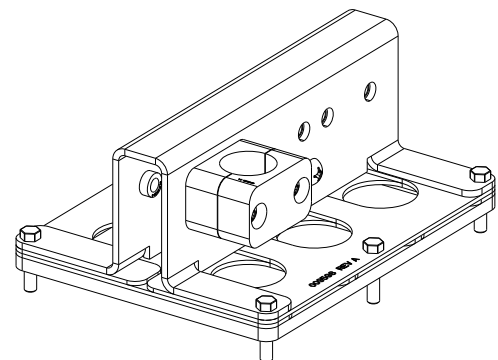

### Description

The FSC Mid-Span Opening, Feed-through Plate Kit, specifically designed for the Clearfield FieldSmart Fiber Scalability Centers (FSC) provides the hardware components to the ability to confidently secure the ring cut / mid span a fiber optic cable in an OSP cabinet. This kit utilizes the existing cable entry / exit ports in the Clearfield OSP cabinets.

### Ordering Guide

FieldSmart Mid-span / Feed-through Plate Kit	0009692
--	---------

Plate Kit