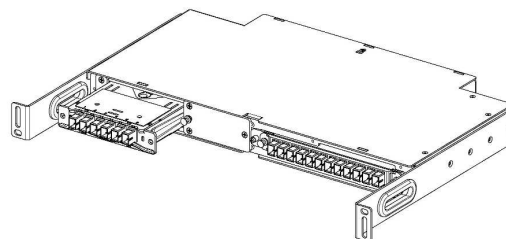

Front View - SCD-X1RU-CM

Ordering Guide

SCD-X1RU-RM   FieldSmart SCD 1RU Rack Mount
SCD-X1RU-CM   FieldSmart SCD 1RU Cabinet Mount

See Clearview Cassette and Clearview xPAK for fiber configuration options and ordering information.

For patch only configurations, please contact your Clearfield sales representative.