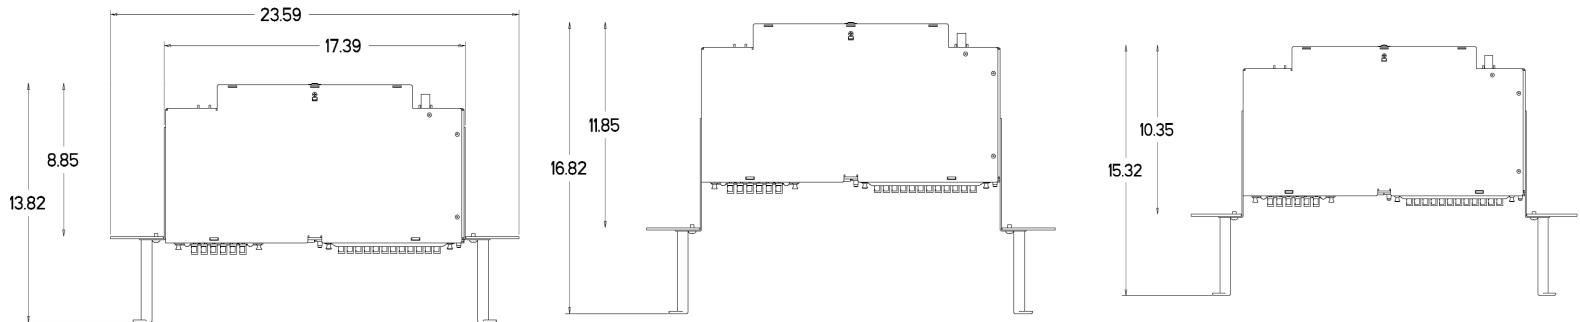

FieldSmart Small Count Delivery (SCD)

1 RU Rack-Mount Panel

Top View - SCD-X1RU-RM