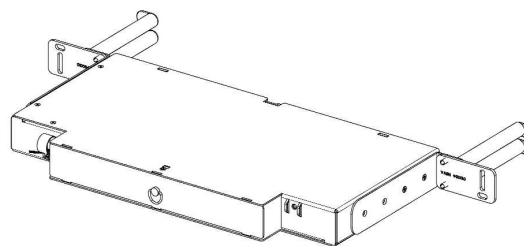

Rear View - Both Styles