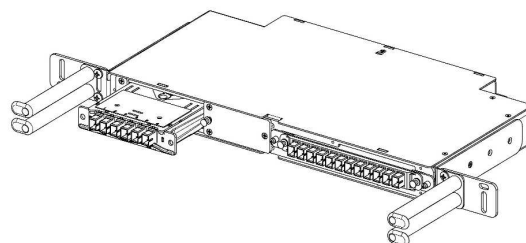

## 1 RU Rack-Mount Panel

### Application

Cost-effective manner to provide fiber management protection in interconnect or cross-connect environments when landing a small number of fibers.

### Description

The FieldSmart SCD 1RU rack-mount panel provides a cost-effective means to rack-mount up to two Clearview devices: the 12-port Clearview Cassette or the 2-port, 4-port or 6-port Clearview xPAK in a single rack unit. The product is available as a 19" data cabinet-mount or as a 19" or 23" frame-mount unit. The FieldSmart SCD 1RU is intelligently designed to provide the user with superior fiber access while using craft-friendly radius protected fiber management for routing and deploying fiber jumpers.